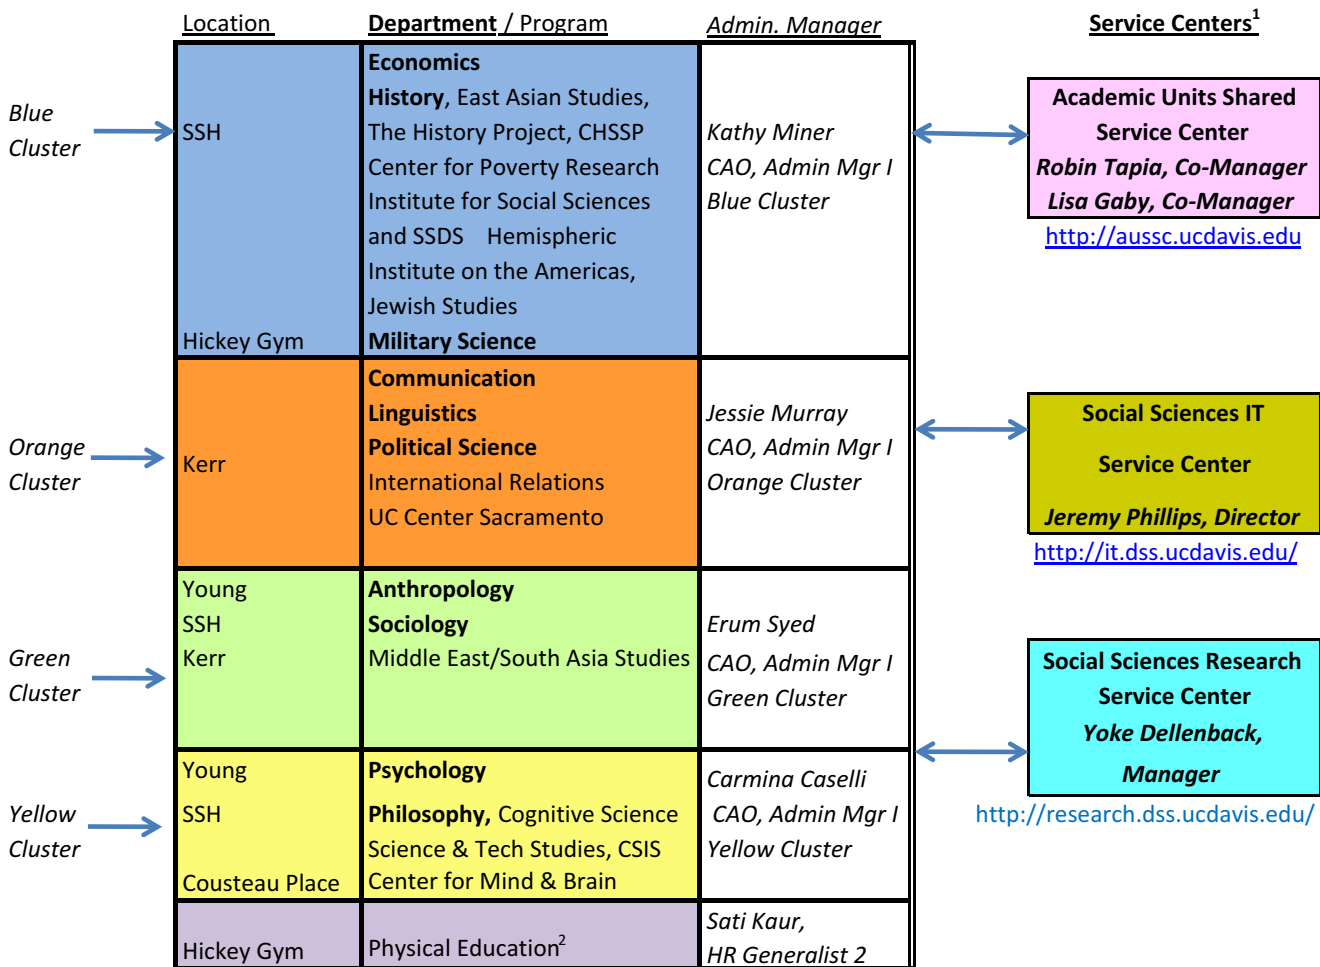

Social Sciences Administrative Structure 2017-18, College of Letters and Science

Each colored block below represents an administrative cluster providing support services to the independent academic units listed below. Departments are shown in **bold** type.

¹Service Centers serve all units in Social Sciences.

²Academic appointments administered in Social Sciences; staff and administrative services in Athletics.

Note: We have grouped academic units with different staff clusters, taking account of proximity and workload, the latter reflecting a variety of factors, including number of faculty FTE, amount of extramural funding, number of classes and majors, divisionwide services, and special facilities like museums, laboratories and vivaria.